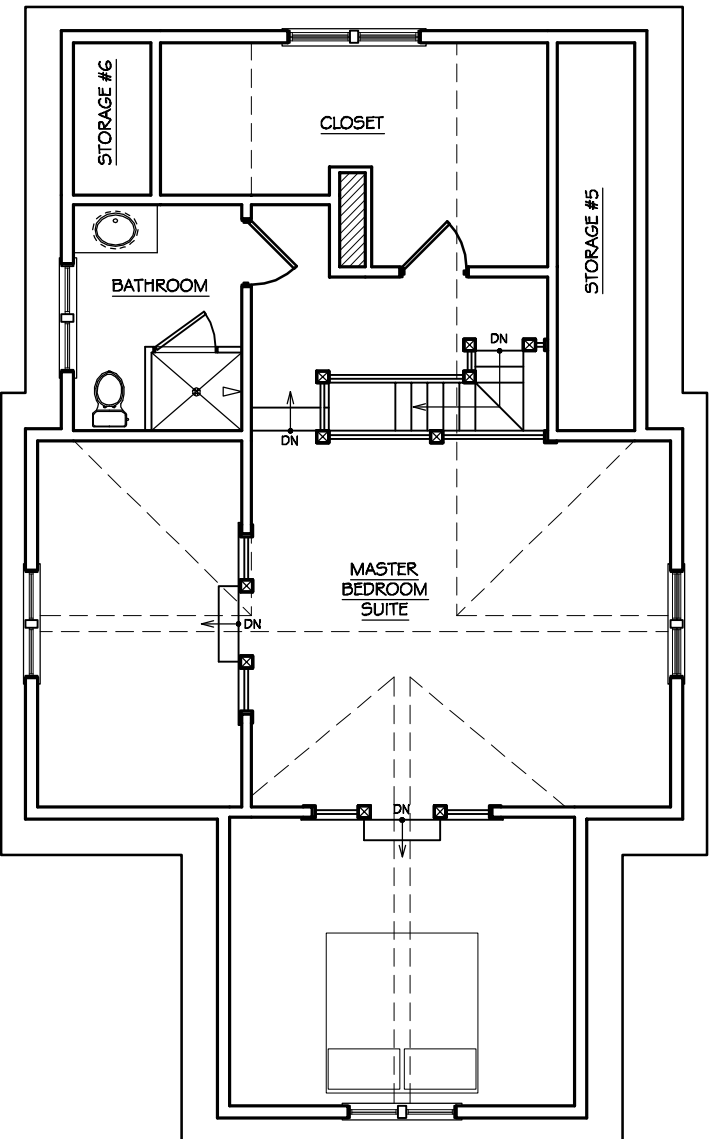

**A-4**

PROJECT NO.: 03-130

ISSUE: DD-002

SCALE: 1/8" = 1'-0"

DATE DRAWN: 1/15/04

NO. 1 OF 1DWGS.

Addition to  
Thomas Residence

303 Mountain Avenue  
Westfield, New Jersey

ethan marsh  
534 hanfordplace  
westfield, nj 07090

(908) 209-9019  
mail@ethanmarshdesign.com  
www.ethanmarshdesign.com

Proposed Attic Plan

**B-4**

PROJECT NO.: 03-130

ISSUE: DD-002

SCALE: 1/8" = 1'-0"

DATE DRAWN: 1/15/04