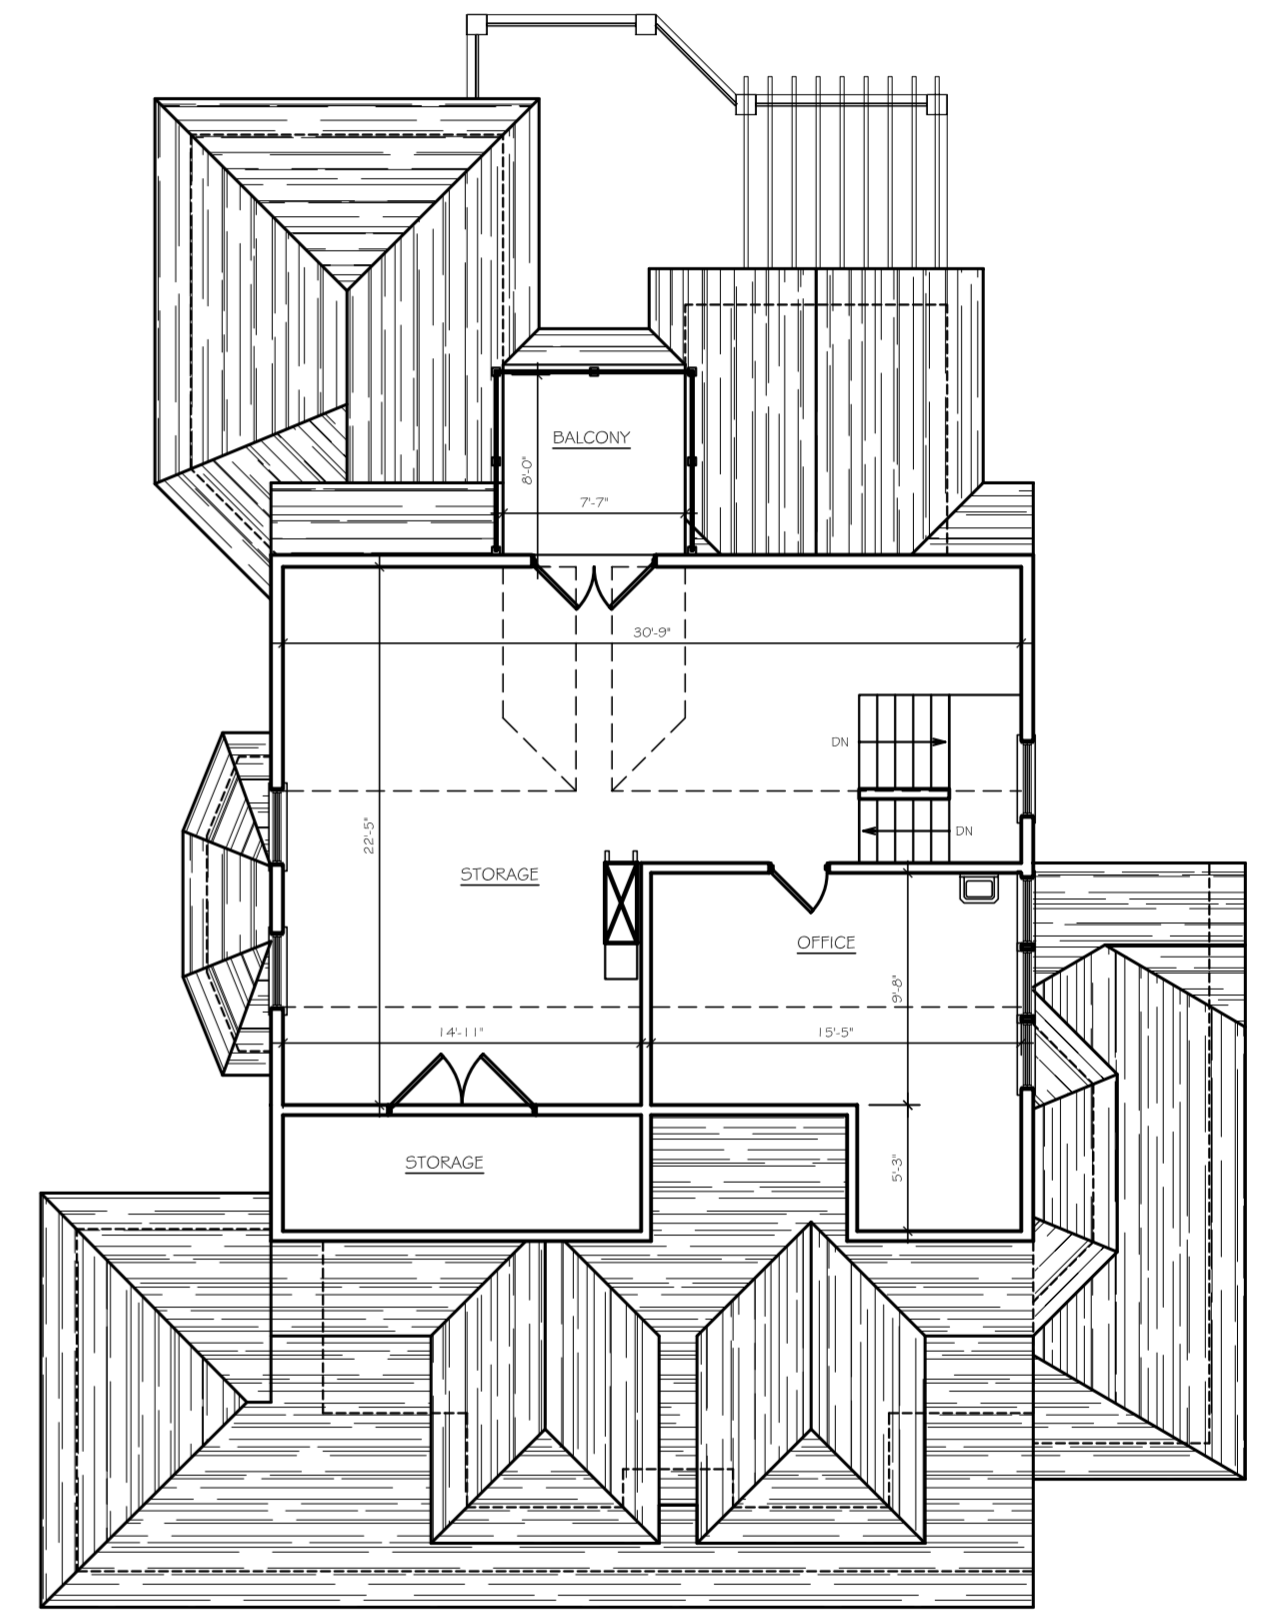

SCALE: 1/8" = 1'-0"

**A-1**

PAGE 1 OF 3

1 1st FLOOR PLAN  
1/8" = 1'-0"

2 2nd FLOOR PLAN  
1/8" = 1'-0"

3 ATTIC PLAN  
1/8" = 1'-0"

ADDITION TO  
MEYO  
RESIDENCE  
119 E. DUDLEY AVE  
WESTFIELD, NJ

**ETM  
DESIGN**  
534 HANFORD PLACE  
WESTFIELD, NJ 07090  
(908) 209-9019  
EMARSH@COMCAST.NET

**PROPOSED PLANS  
SCHEME 2**

ISSUE: DD-002  
DATE: 5/16/03

SCALE: 1/8" = 1'-0"

**A-2**

PAGE 2 OF 3

ADDITION TO  
MEYO  
RESIDENCE  
119 E. DUDLEY AVE  
WESTFIELD, NJ

**ETM  
DESIGN**  
534 HANFORD PLACE  
WESTFIELD, NJ 07090  
(908) 209-9019  
EMARSH@COMCAST.NET

**EXISTING PLANS**

SCALE: 1/8" = 1'-0"

**E-1**

ISSUE: DD-001  
DATE: 4/10/03

PAGE 3 OF 3