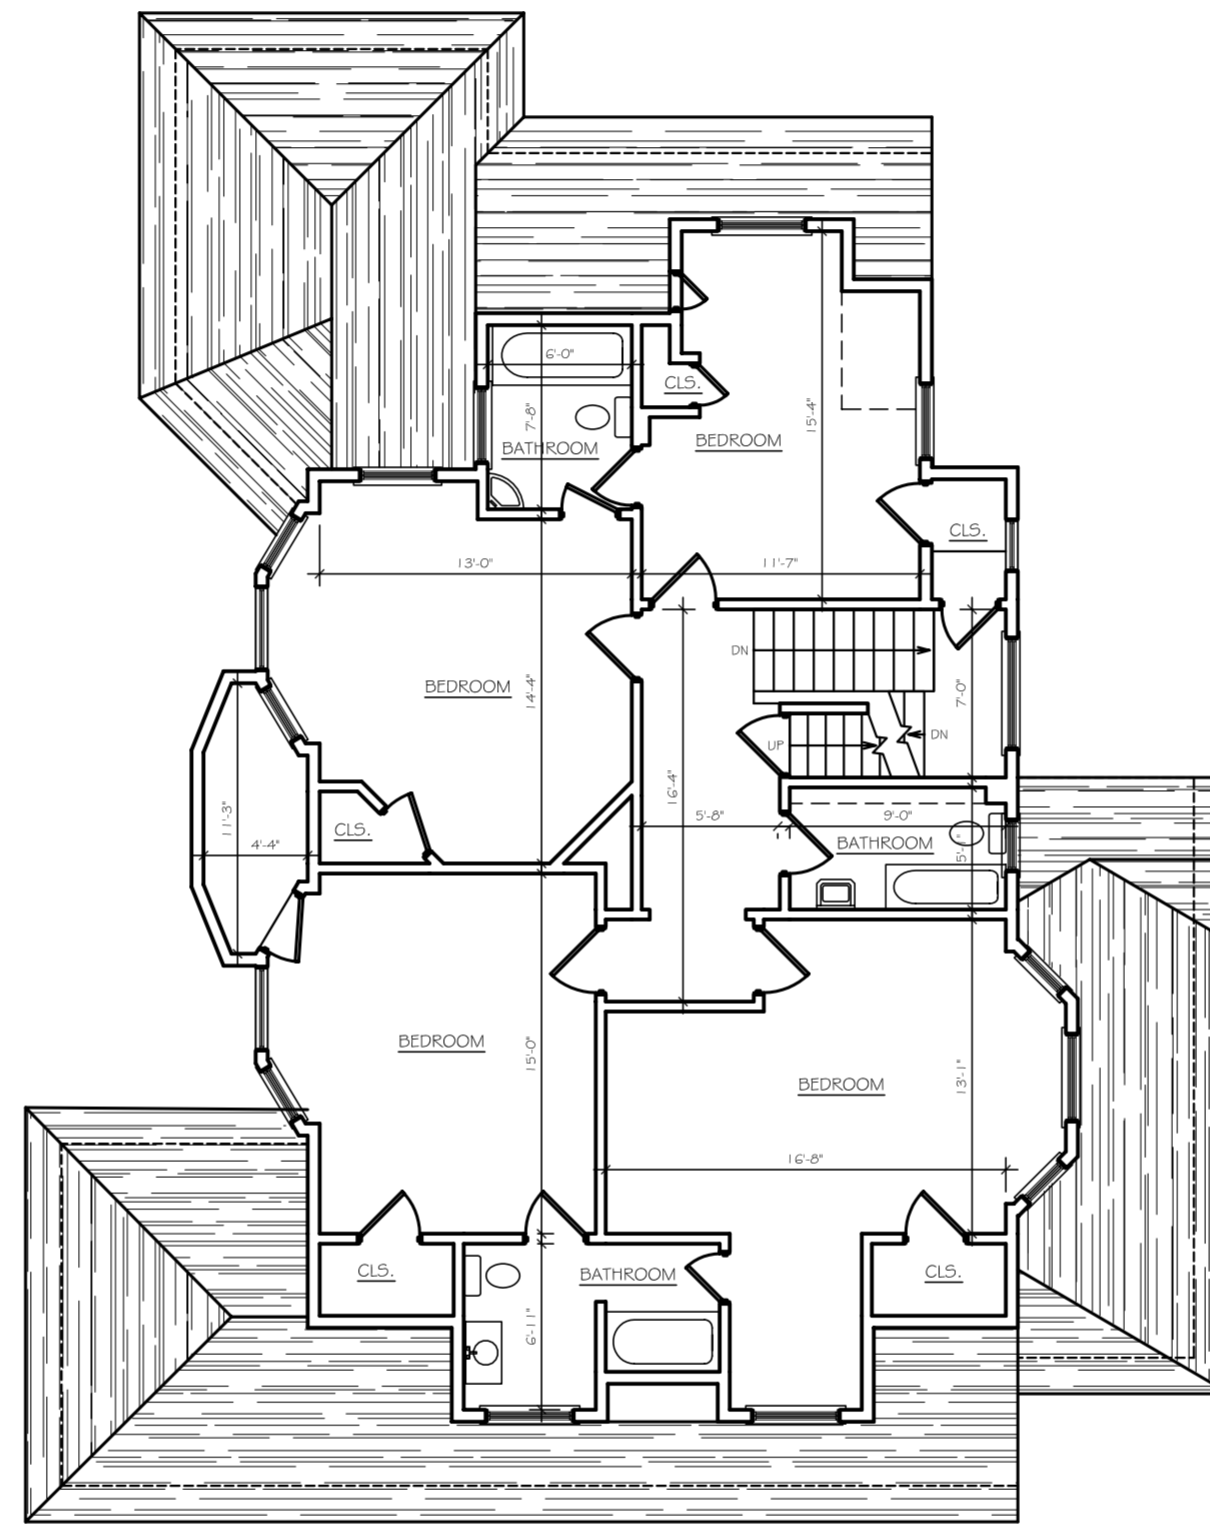

SCALE: 1/8" = 1'-0"

**A-1**

PAGE 1 OF 3

1 1st FLOOR PLAN  
1/8" = 1'-0"

2 2nd FLOOR PLAN  
1/8" = 1'-0"

3 ATTIC PLAN  
1/8" = 1'-0"

ADDITION TO  
MEYO  
RESIDENCE  
119 E. DUDLEY AVE  
WESTFIELD, NJ

**ETM  
DESIGN**  
534 HANFORD PLACE  
WESTFIELD, NJ 07090  
(908) 209-9019  
EMARSH@COMCAST.NET

**PROPOSED PLANS  
SCHEME 2**

ISSUE: DD-002  
DATE: 5/16/03

SCALE: 1/8" = 1'-0"

**A-2**

PAGE 2 OF 3

ADDITION TO  
MEYO  
RESIDENCE  
119 E. DUDLEY AVE  
WESTFIELD, NJ

**ETM  
DESIGN**  
534 HANFORD PLACE  
WESTFIELD, NJ 07090  
(908) 209-9019  
EMARSH@COMCAST.NET

**EXISTING PLANS**

SCALE: 1/8" = 1'-0"

**E-1**

ISSUE: DD-001  
DATE: 4/10/03

PAGE 3 OF 3