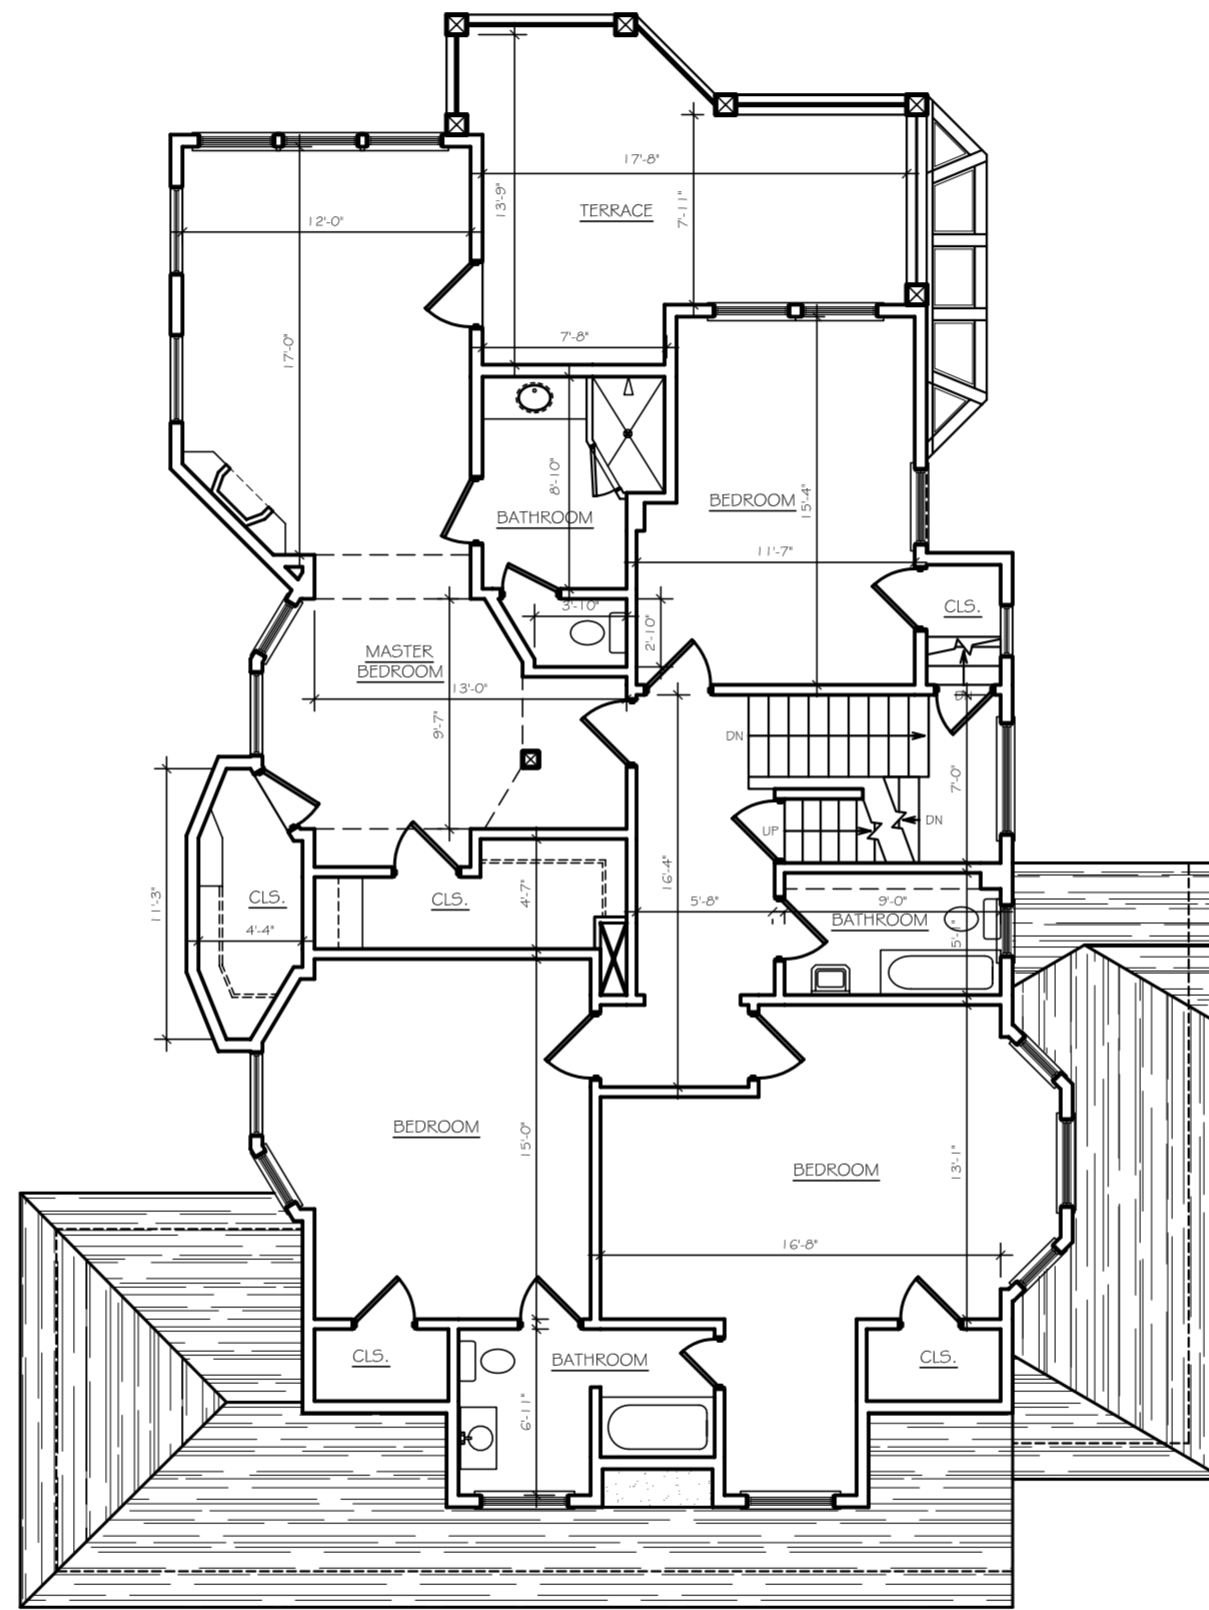

ADDITION TO  
MEYO  
RESIDENCE  
119 E. DUDLEY AVE  
WESTFIELD, NJ

**ETM  
DESIGN**  
534 HANFORD PLACE  
WESTFIELD, NJ 07090  
(908) 209-9019  
EMARSH@COMCAST.NET

**PROPOSED PLANS  
SCHEME 1**

ISSUE: DD-002  
DATE: 5/16/03

SCALE: 1/8" = 1'-0"

**A-1**

PAGE 1 OF 3

1 1st FLOOR PLAN  
1/8" = 1'-0"

2 2nd FLOOR PLAN  
1/8" = 1'-0"

3 ATTIC PLAN  
1/8" = 1'-0"

ADDITION TO  
MEYO  
RESIDENCE  
119 E. DUDLEY AVE  
WESTFIELD, NJ

**ETM  
DESIGN**  
534 HANFORD PLACE  
WESTFIELD, NJ 07090  
(908) 209-9019  
EMARSH@COMCAST.NET

**PROPOSED PLANS  
SCHEME 2**

ISSUE: DD-002  
DATE: 5/16/03

SCALE: 1/8" = 1'-0"

**A-2**

PAGE 2 OF 3

ADDITION TO  
MEYO  
RESIDENCE  
119 E. DUDLEY AVE  
WESTFIELD, NJ

**ETM  
DESIGN**  
534 HANFORD PLACE  
WESTFIELD, NJ 07090  
(908) 209-9019  
EMARSH@COMCAST.NET

**EXISTING PLANS**

SCALE: 1/8" = 1'-0"

**E-1**

ISSUE: DD-001  
DATE: 4/10/03

PAGE 3 OF 3