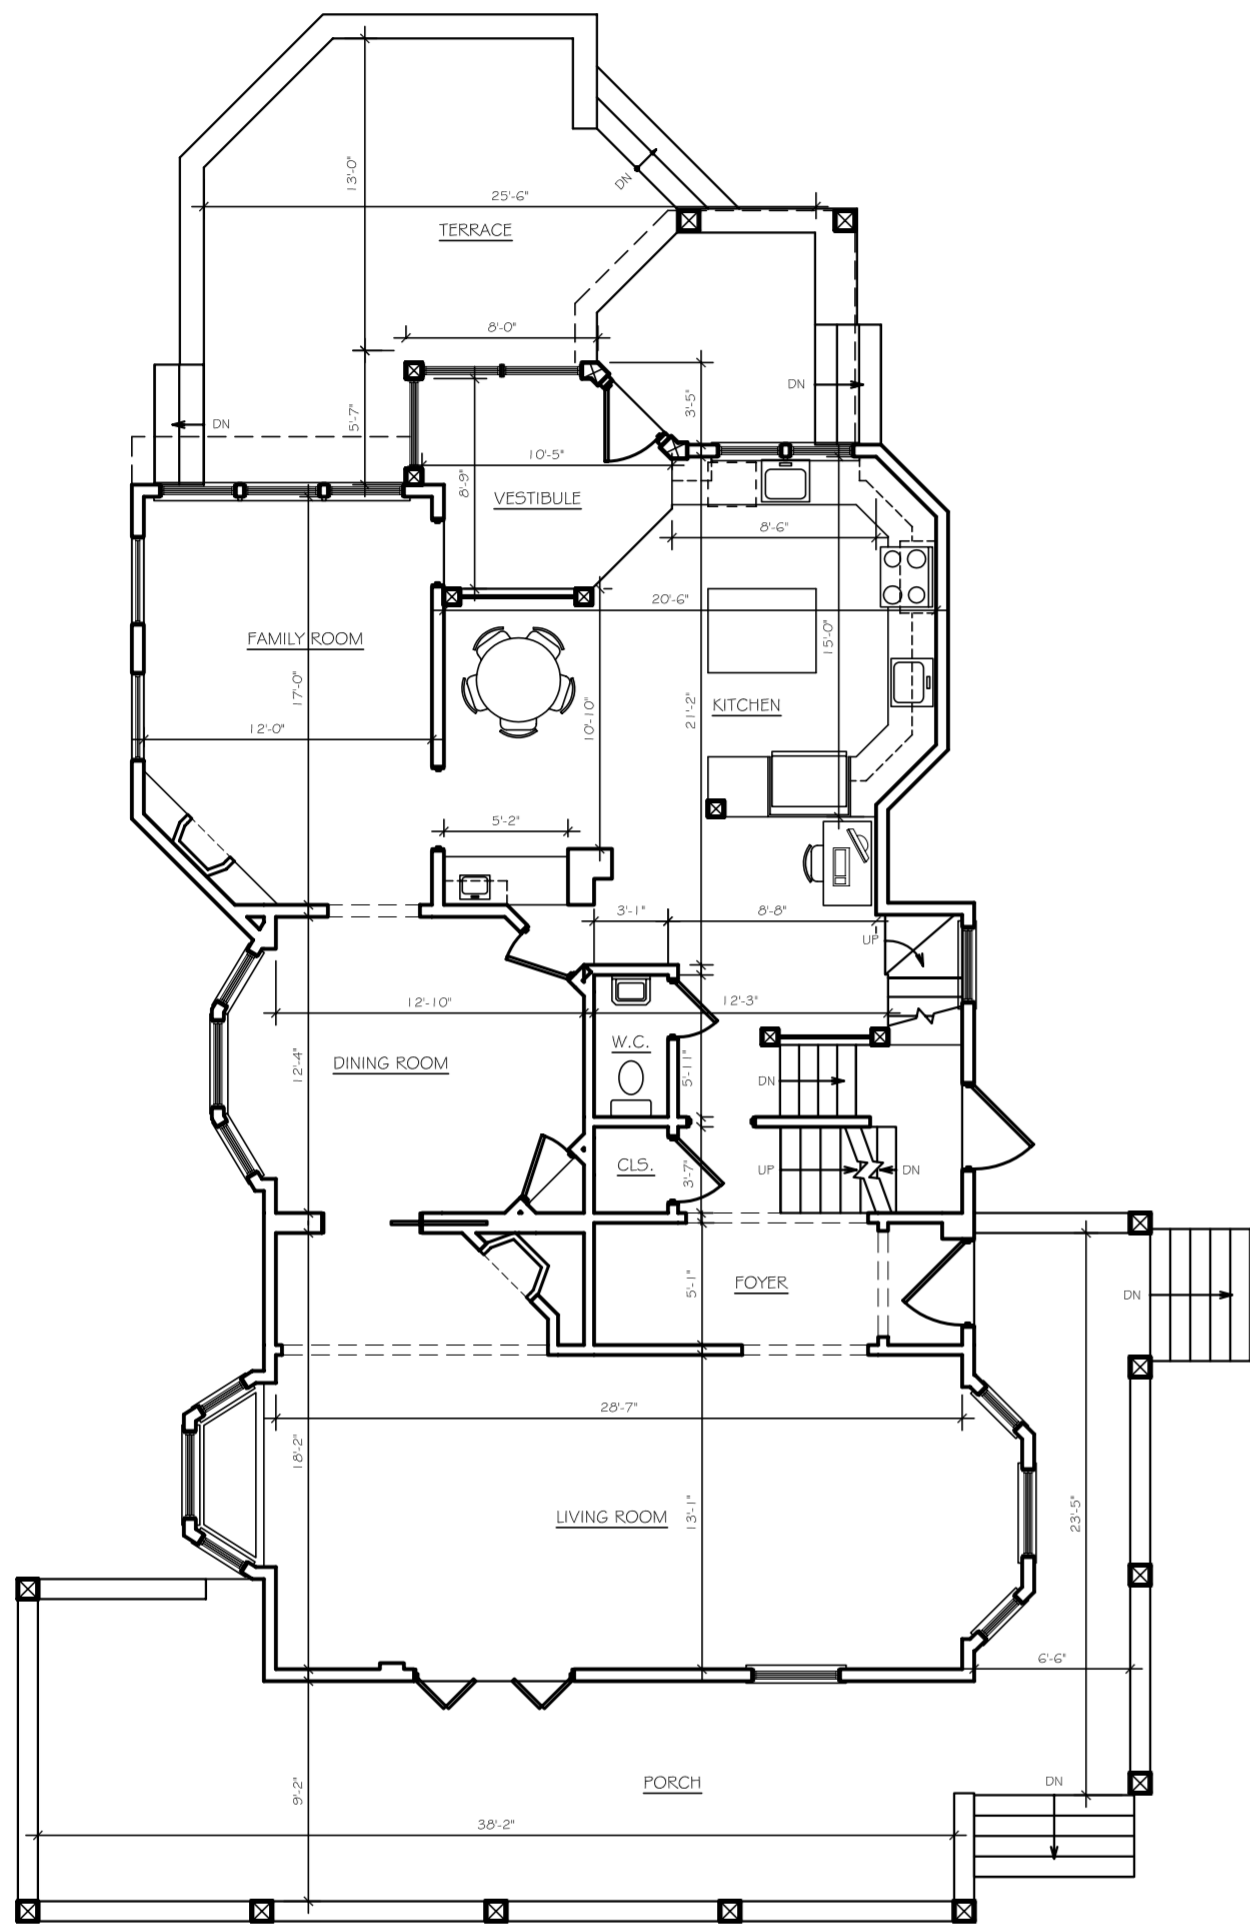

ADDITION TO  
MEYO  
RESIDENCE  
119 E. DUDLEY AVE  
WESTFIELD, NJ

**ETM  
DESIGN**  
534 HANFORD PLACE  
WESTFIELD, NJ 07090  
(908) 209-9019  
EMARSH@COMCAST.NET

**PROPOSED PLANS  
SCHEME 1**

ISSUE: DD-002  
DATE: 5/16/03

SCALE: 1/8" = 1'-0"

**A-1**

PAGE 1 OF 3

1 1st FLOOR PLAN  
1/8" = 1'-0"

2 2nd FLOOR PLAN  
1/8" = 1'-0"

3 ATTIC PLAN  
1/8" = 1'-0"

ADDITION TO  
MEYO  
RESIDENCE  
119 E. DUDLEY AVE  
WESTFIELD, NJ

**ETM  
DESIGN**  
534 HANFORD PLACE  
WESTFIELD, NJ 07090  
(908) 209-9019  
EMARSH@COMCAST.NET

**PROPOSED PLANS  
SCHEME 2**

ISSUE: DD-002  
DATE: 5/16/03

SCALE: 1/8" = 1'-0"

**A-2**

PAGE 2 OF 3

ADDITION TO  
MEYO  
RESIDENCE  
119 E. DUDLEY AVE  
WESTFIELD, NJ

**ETM  
DESIGN**  
534 HANFORD PLACE  
WESTFIELD, NJ 07090  
(908) 209-9019  
EMARSH@COMCAST.NET

**EXISTING PLANS**

SCALE: 1/8" = 1'-0"

**E-1**

ISSUE: DD-001  
DATE: 4/10/03

PAGE 3 OF 3