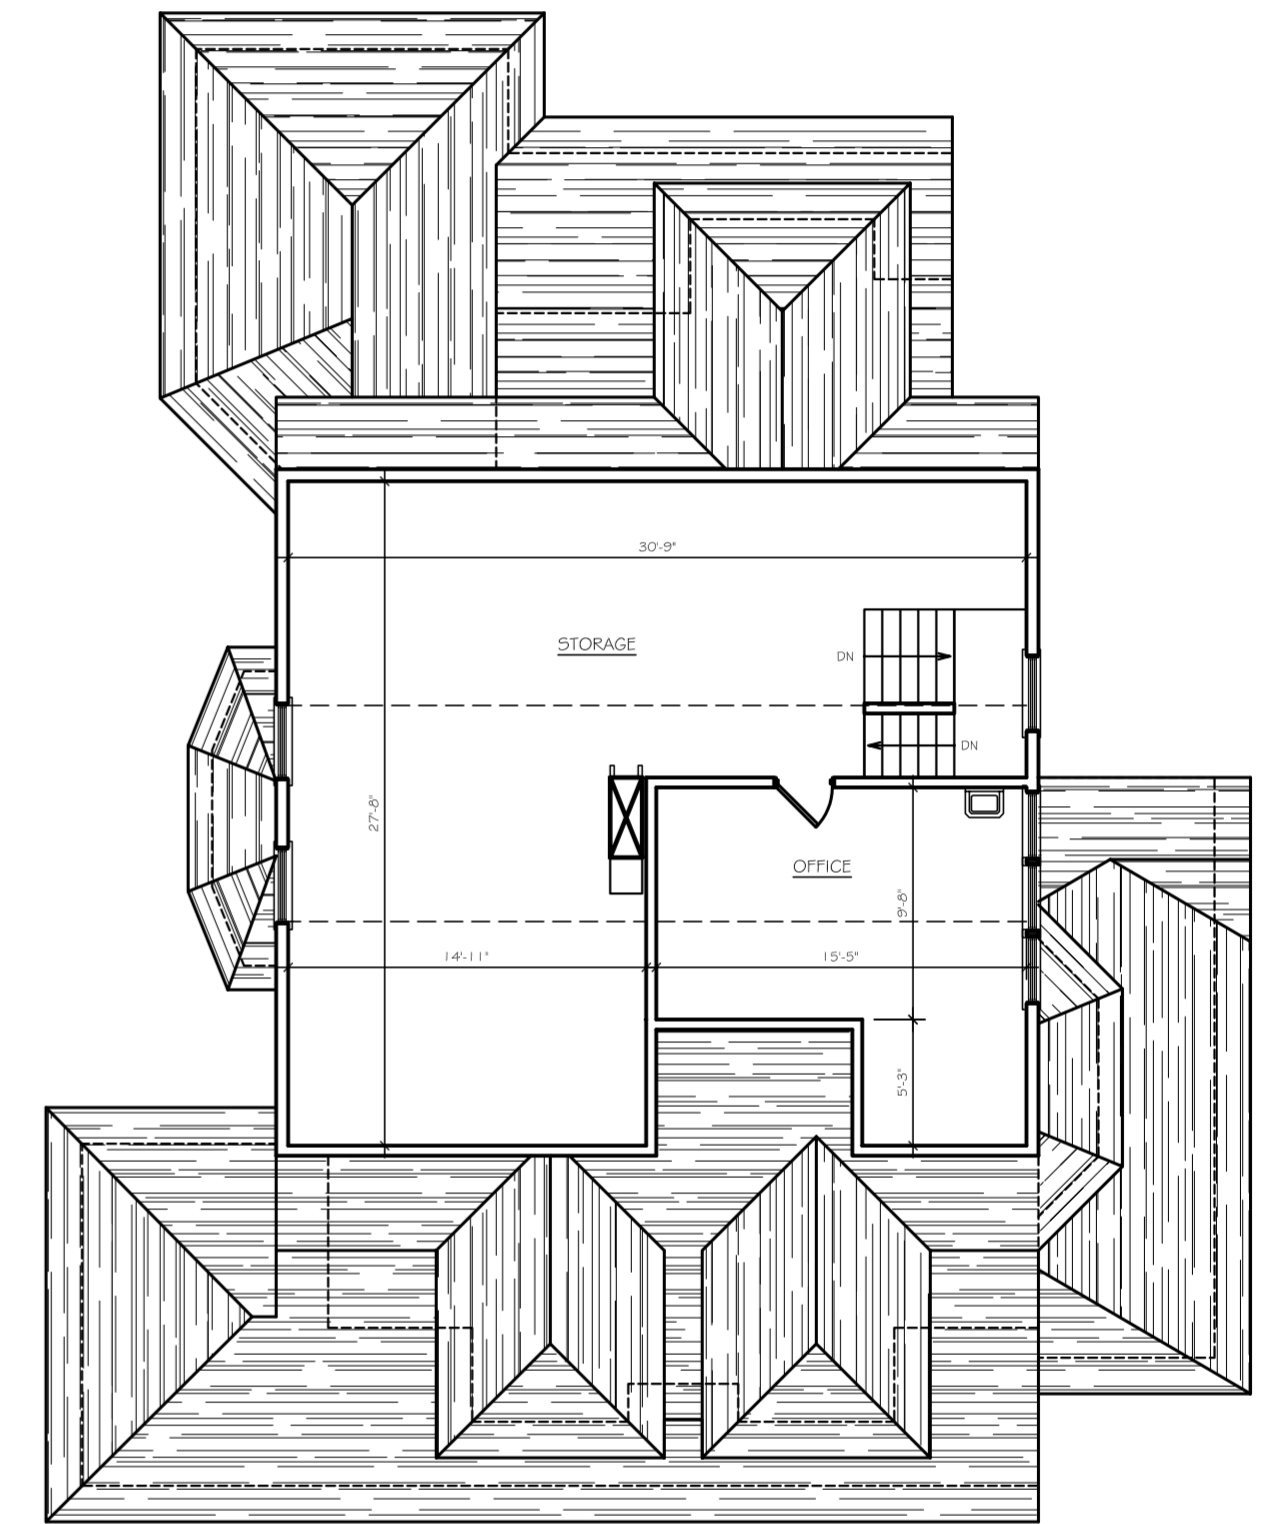

SCALE: 1/8" = 1'-0"

**A-1**

PAGE 1 OF 3

1 1st FLOOR PLAN  
1/8" = 1'-0"

2 2nd FLOOR PLAN  
1/8" = 1'-0"

3 ATTIC PLAN  
1/8" = 1'-0"

ADDITION TO  
MEYO  
RESIDENCE  
119 E. DUDLEY AVE  
WESTFIELD, NJ

**ETM  
DESIGN**  
534 HANFORD PLACE  
WESTFIELD, NJ 07090  
(908) 209-9019  
EMARSH@COMCAST.NET

**PROPOSED PLANS  
SCHEME 2**

ISSUE: DD-002  
DATE: 5/16/03

SCALE: 1/8" = 1'-0"

**A-2**

PAGE 2 OF 3

ADDITION TO  
MEYO  
RESIDENCE  
119 E. DUDLEY AVE  
WESTFIELD, NJ

**ETM  
DESIGN**  
534 HANFORD PLACE  
WESTFIELD, NJ 07090  
(908) 209-9019  
EMARSH@COMCAST.NET

**EXISTING PLANS**

SCALE: 1/8" = 1'-0"

**E-1**

ISSUE: DD-001  
DATE: 4/10/03

PAGE 3 OF 3