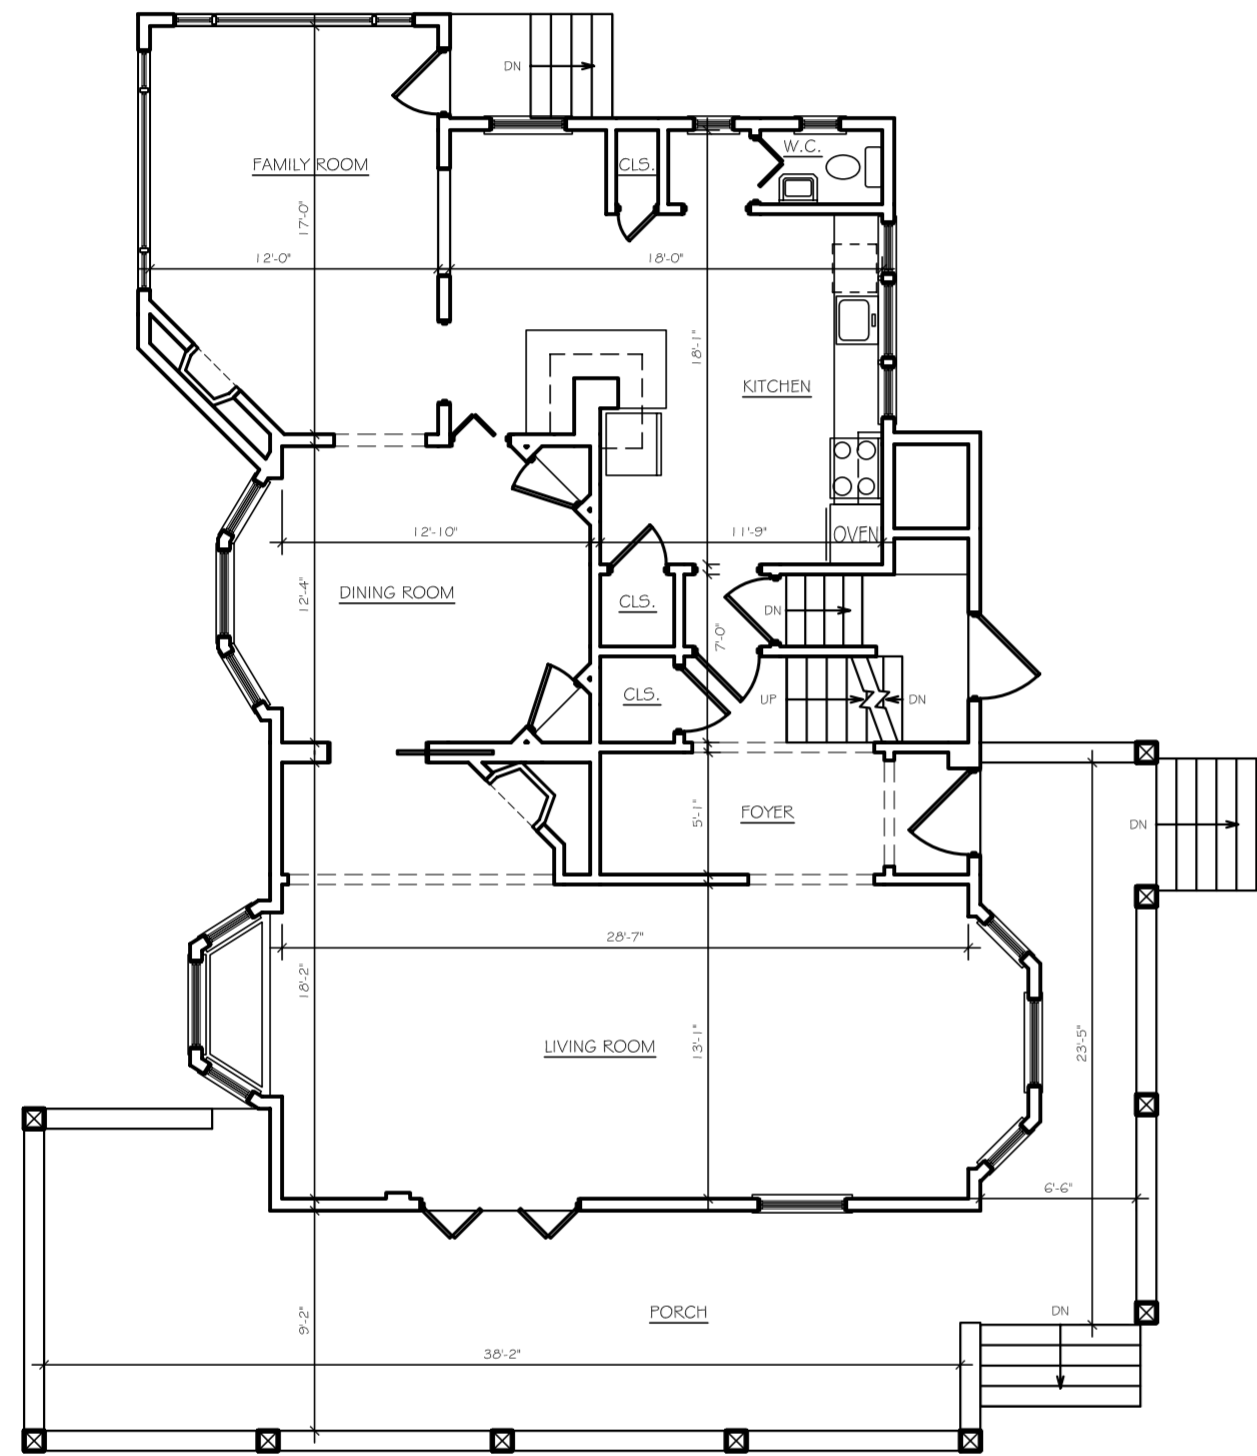

SCALE: 1/8" = 1'-0"

**A-1**

PAGE 1 OF 3

1 1st FLOOR PLAN  
1/8" = 1'-0"

2 2nd FLOOR PLAN  
1/8" = 1'-0"

3 ATTIC PLAN  
1/8" = 1'-0"

ADDITION TO  
MEYO  
RESIDENCE  
119 E. DUDLEY AVE  
WESTFIELD, NJ

**ETM  
DESIGN**  
534 HANFORD PLACE  
WESTFIELD, NJ 07090  
(908) 209-9019  
EMARSH@COMCAST.NET

**PROPOSED PLANS  
SCHEME 2**

ISSUE: DD-002  
DATE: 5/16/03

SCALE: 1/8" = 1'-0"

**A-2**

PAGE 2 OF 3

ADDITION TO  
MEYO  
RESIDENCE  
119 E. DUDLEY AVE  
WESTFIELD, NJ

**ETM  
DESIGN**  
534 HANFORD PLACE  
WESTFIELD, NJ 07090  
(908) 209-9019  
EMARSH@COMCAST.NET

**EXISTING PLANS**

SCALE: 1/8" = 1'-0"

**E-1**

ISSUE: DD-001  
DATE: 4/10/03

PAGE 3 OF 3