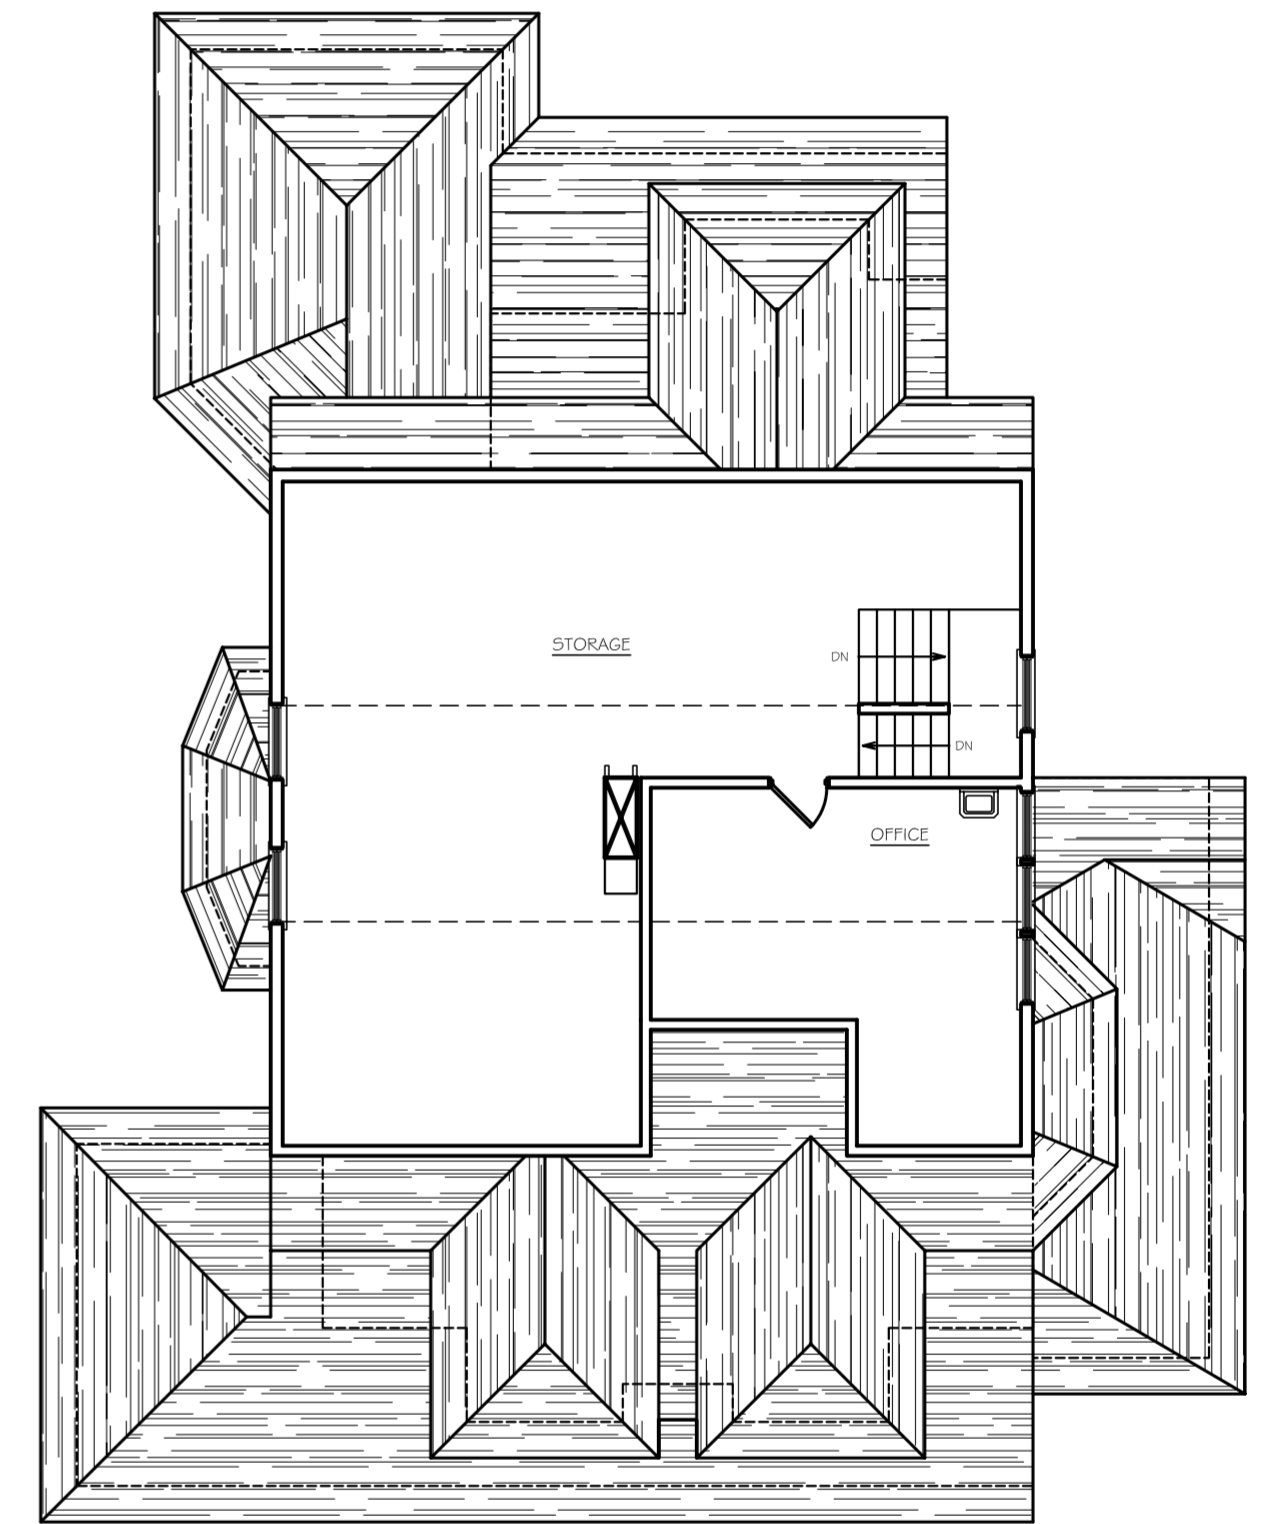

SCALE: 1/8" = 1'-0"

A-1

PAGE 1 OF 3

ADDITION TO
MEYO
RESIDENCE
119 E. DUDLEY AVE
WESTFIELD, NJ

 **ETM
DESIGN**
534 HANFORD PLACE
WESTFIELD, NJ 07090
(908) 209-9019
EMARSH@COMCAST.NET

**PROPOSED PLANS
SCHEME 2**

ISSUE: DD-001
DATE: 4/10/03

SCALE: 1/8" = 1'-0"

A-2

PAGE 2 OF 3

ADDITION TO
MEYO
RESIDENCE
119 E. DUDLEY AVE
WESTFIELD, NJ

 **ETM
DESIGN**
534 HANFORD PLACE
WESTFIELD, NJ 07090
(908) 209-9019
EMARSH@COMCAST.NET

EXISTING PLANS

SCALE: 1/8" = 1'-0"

E-1

ISSUE: DD-001
DATE: 4/10/03

PAGE 3 OF 3