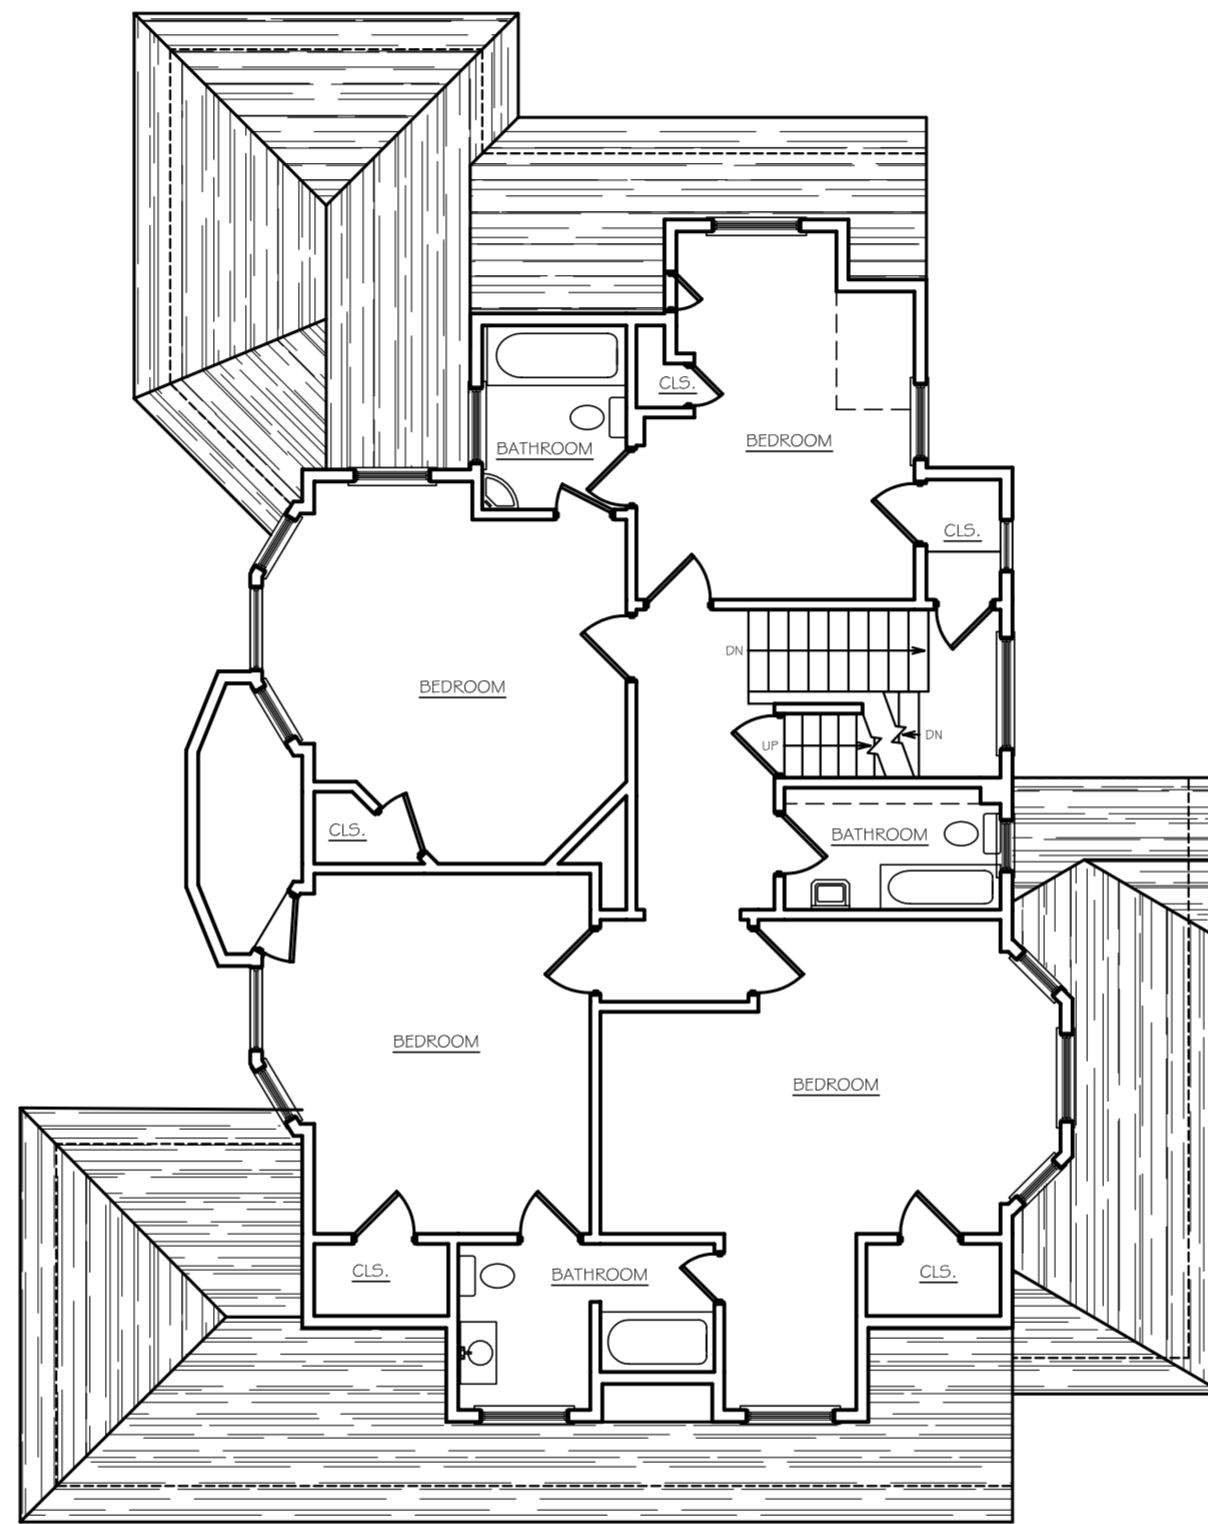

SCALE: 1/8" = 1'-0"

A-1

PAGE 1 OF 3

ADDITION TO
MEYO
RESIDENCE
119 E. DUDLEY AVE
WESTFIELD, NJ

 **ETM
DESIGN**
534 HANFORD PLACE
WESTFIELD, NJ 07090
(908) 209-9019
EMARSH@COMCAST.NET

**PROPOSED PLANS
SCHEME 2**

ISSUE: DD-001
DATE: 4/10/03

SCALE: 1/8" = 1'-0"

A-2

PAGE 2 OF 3

ADDITION TO
MEYO
RESIDENCE
119 E. DUDLEY AVE
WESTFIELD, NJ

 **ETM
DESIGN**
534 HANFORD PLACE
WESTFIELD, NJ 07090
(908) 209-9019
EMARSH@COMCAST.NET

EXISTING PLANS

SCALE: 1/8" = 1'-0"

E-1

ISSUE: DD-001
DATE: 4/10/03

PAGE 3 OF 3