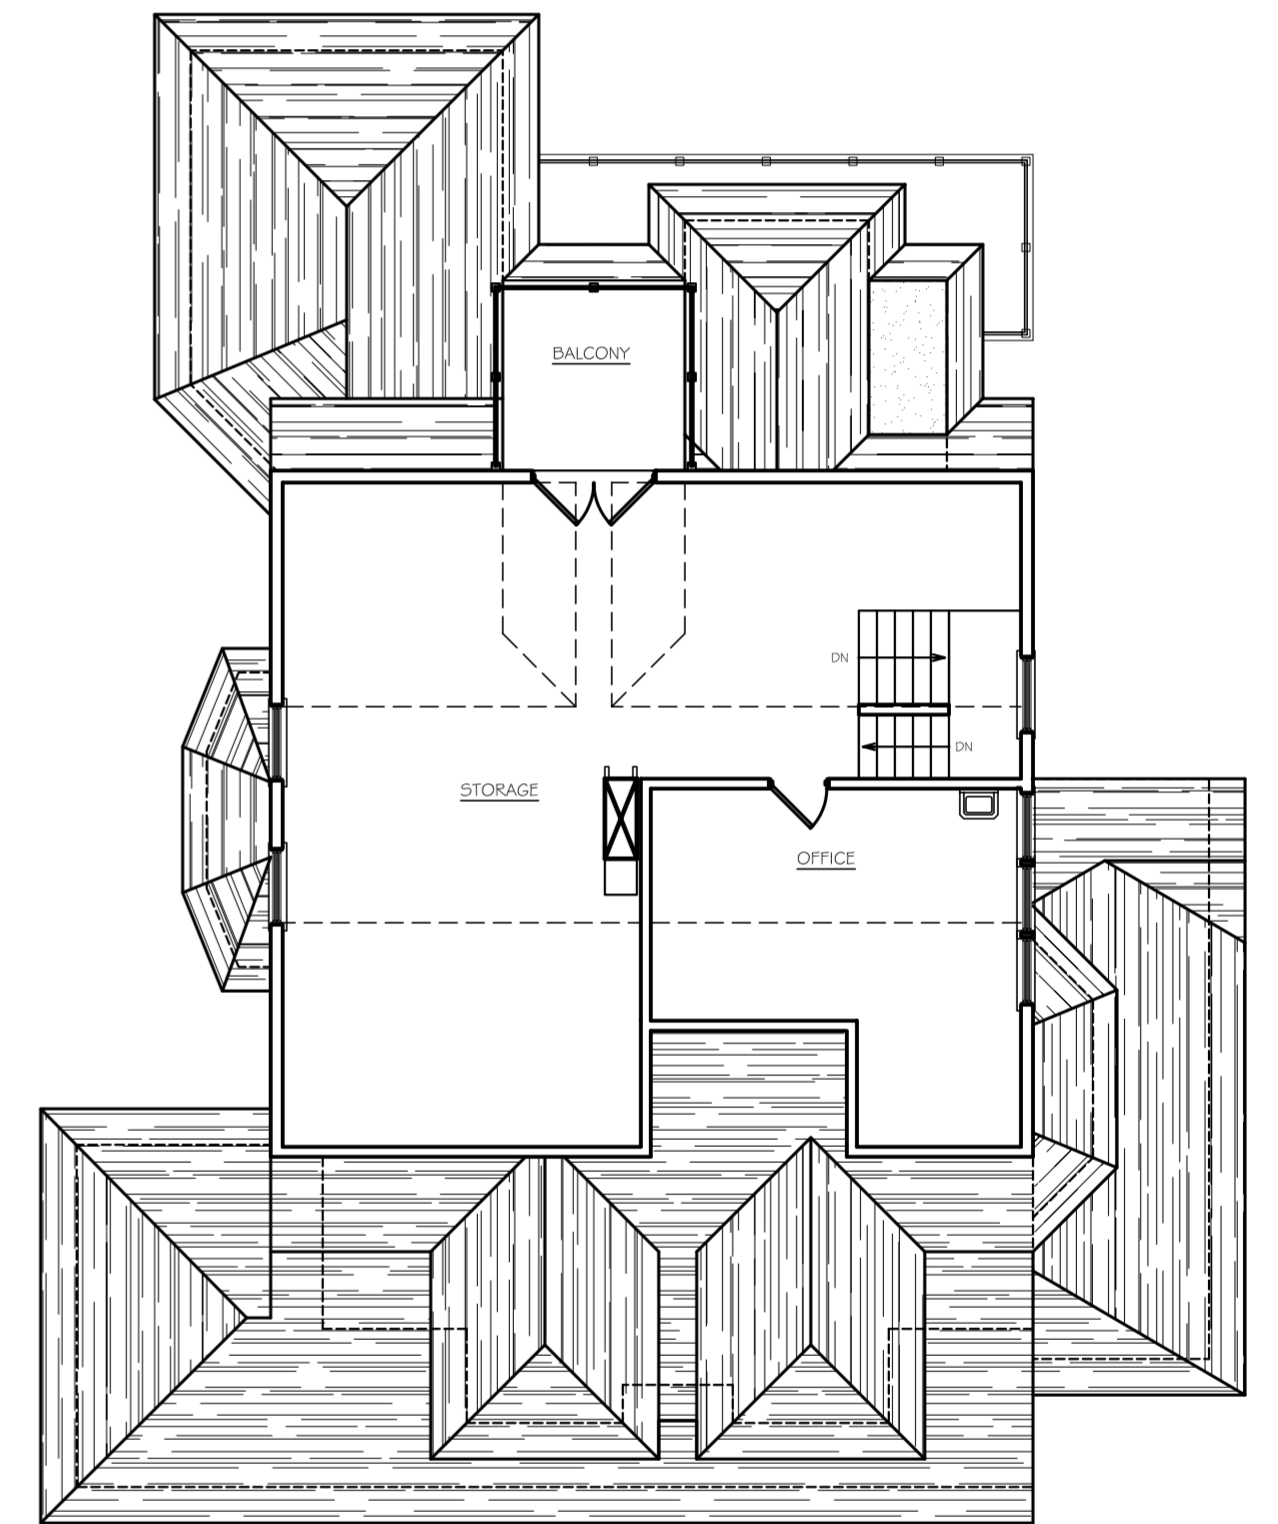

SCALE: 1/8" = 1'-0"

A-1

PAGE 1 OF 3

ADDITION TO
MEYO
RESIDENCE
119 E. DUDLEY AVE
WESTFIELD, NJ

 **ETM
DESIGN**
534 HANFORD PLACE
WESTFIELD, NJ 07090
(908) 209-9019
EMARSH@COMCAST.NET

**PROPOSED PLANS
SCHEME 2**

ISSUE: DD-001
DATE: 4/10/03

SCALE: 1/8" = 1'-0"

A-2

PAGE 2 OF 3

ADDITION TO
MEYO
RESIDENCE
119 E. DUDLEY AVE
WESTFIELD, NJ

 **ETM
DESIGN**
534 HANFORD PLACE
WESTFIELD, NJ 07090
(908) 209-9019
EMARSH@COMCAST.NET

EXISTING PLANS

SCALE: 1/8" = 1'-0"

E-1

ISSUE: DD-001
DATE: 4/10/03

PAGE 3 OF 3