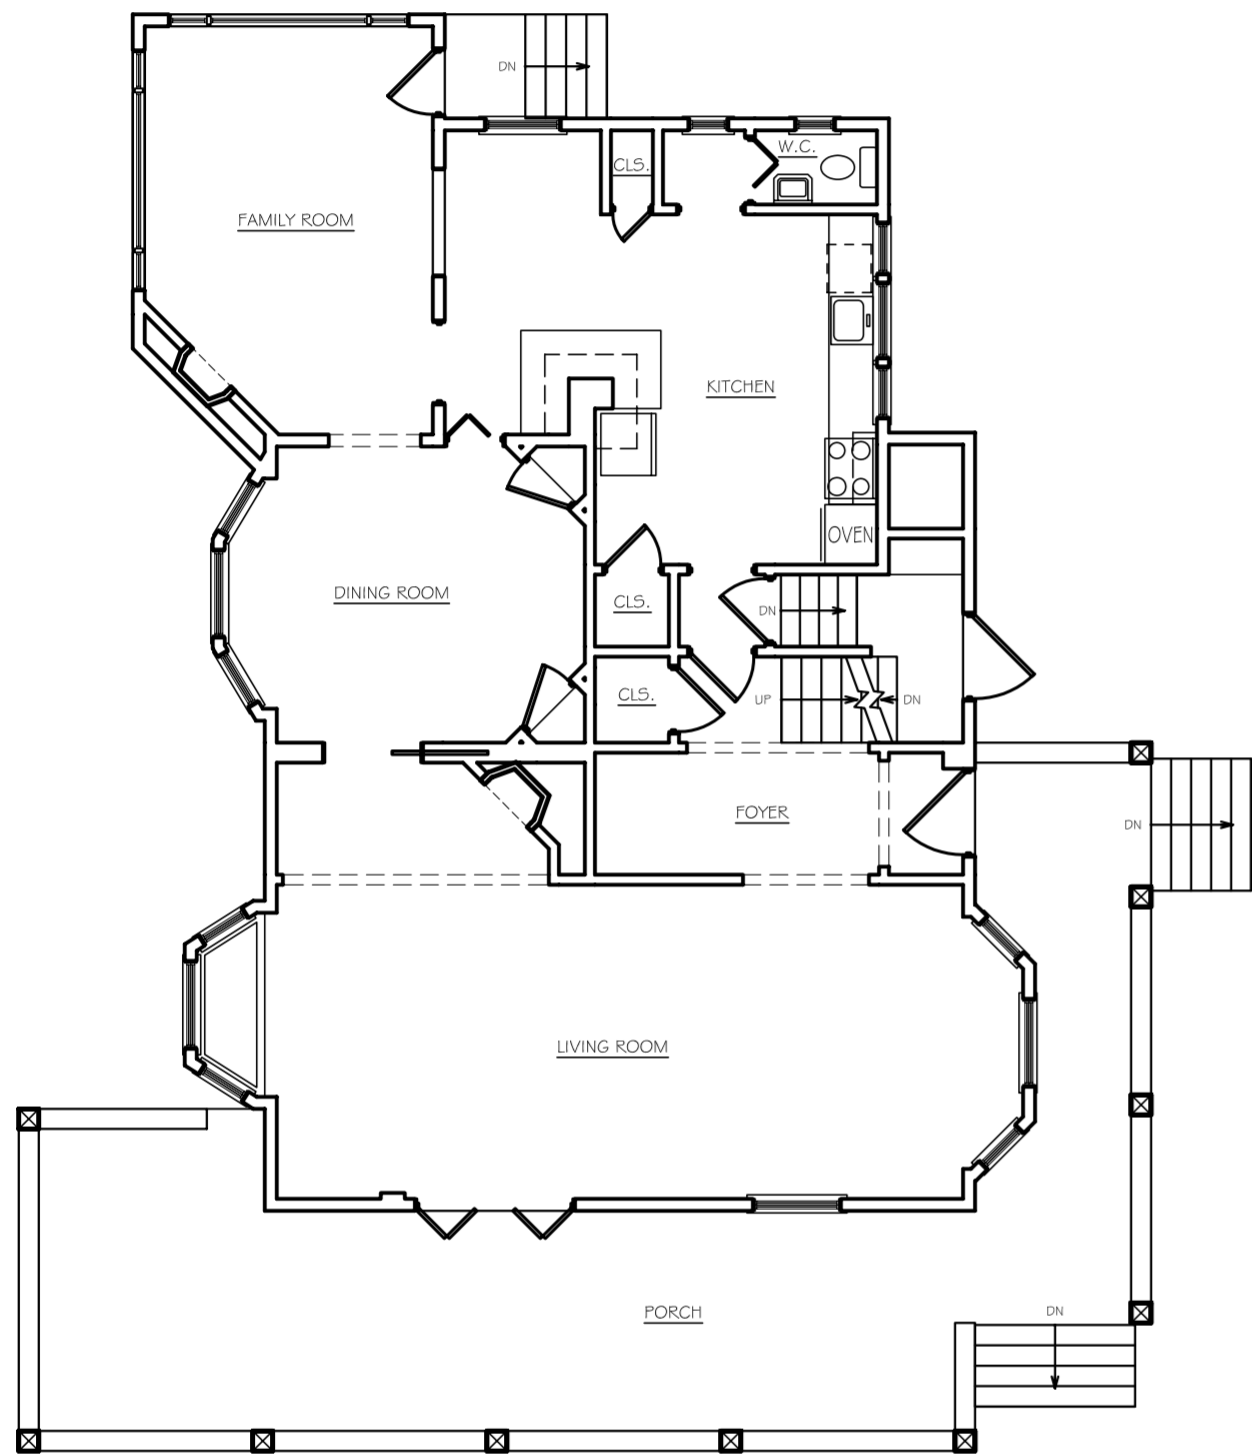

SCALE: 1/8" = 1'-0"

A-1

PAGE 1 OF 3

ADDITION TO
MEYO
RESIDENCE
119 E. DUDLEY AVE
WESTFIELD, NJ

 **ETM
DESIGN**
534 HANFORD PLACE
WESTFIELD, NJ 07090
(908) 209-9019
EMARSH@COMCAST.NET

**PROPOSED PLANS
SCHEME 2**

ISSUE: DD-001
DATE: 4/10/03

SCALE: 1/8" = 1'-0"

A-2

PAGE 2 OF 3

ADDITION TO
MEYO
RESIDENCE
119 E. DUDLEY AVE
WESTFIELD, NJ

 **ETM
DESIGN**
534 HANFORD PLACE
WESTFIELD, NJ 07090
(908) 209-9019
EMARSH@COMCAST.NET

EXISTING PLANS

SCALE: 1/8" = 1'-0"

E-1

ISSUE: DD-001
DATE: 4/10/03

PAGE 3 OF 3