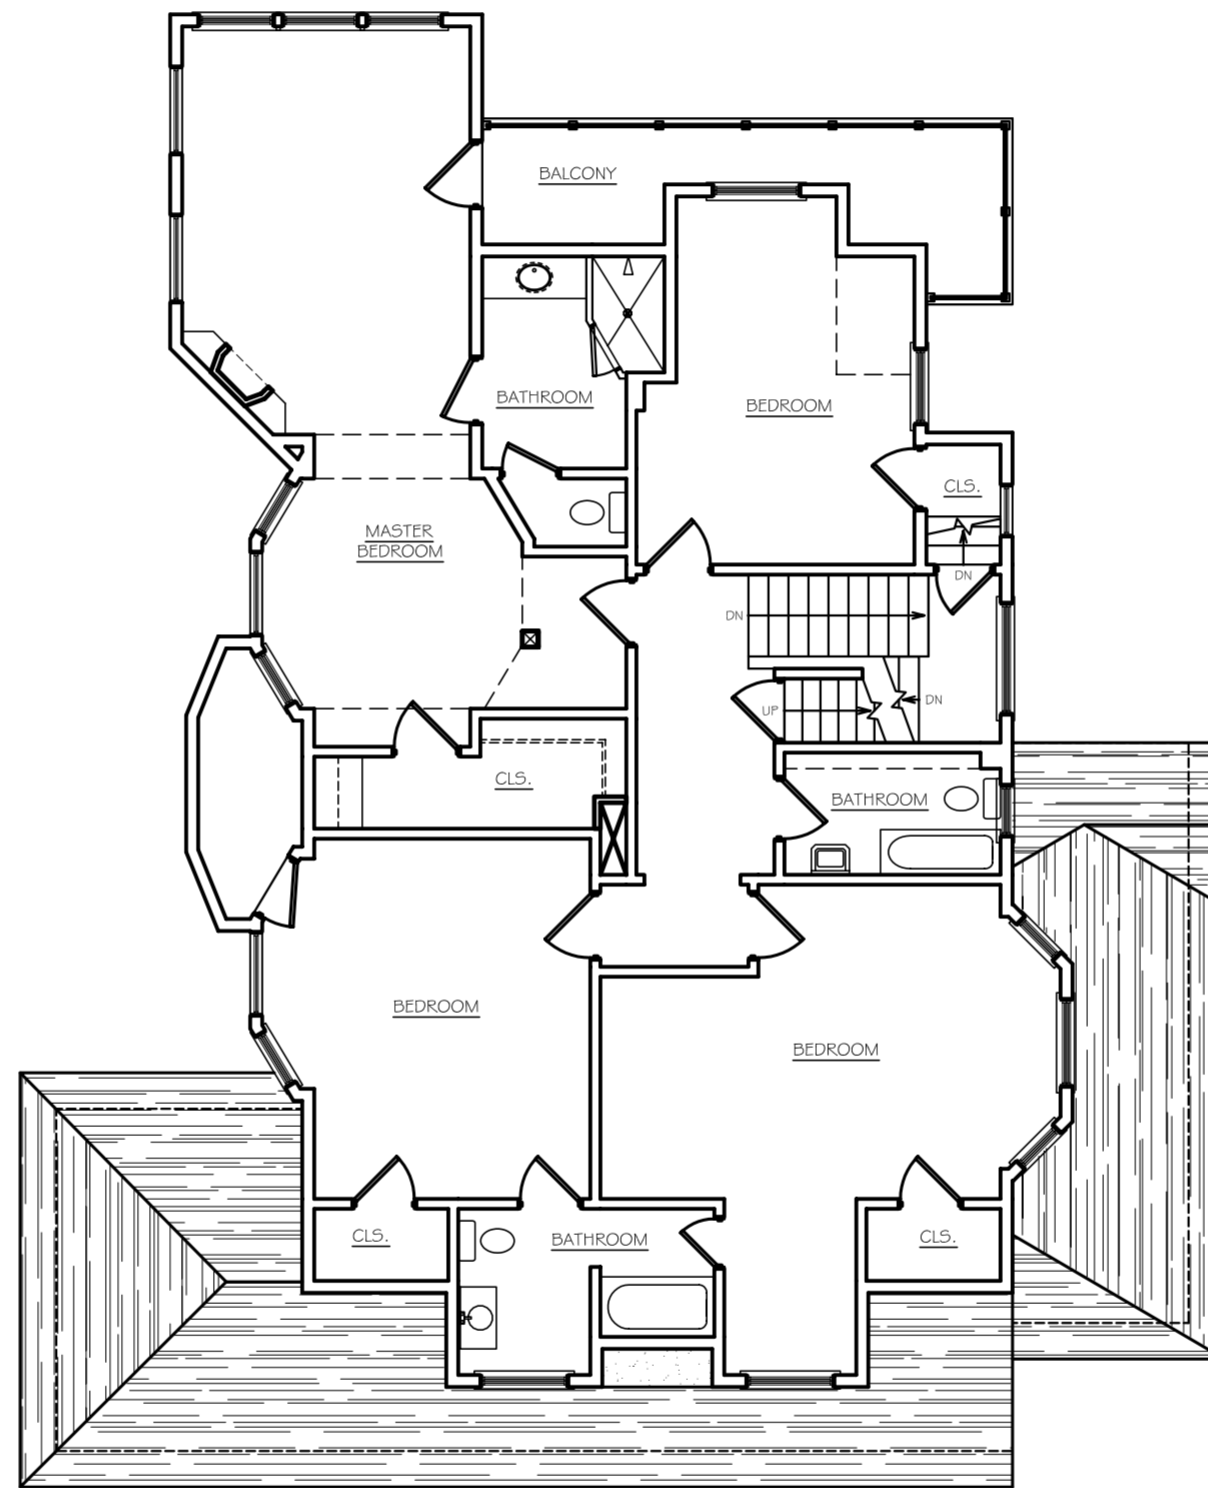

ADDITION TO
MEYO
RESIDENCE
119 E. DUDLEY AVE
WESTFIELD, NJ

 **ETM
DESIGN**
534 HANFORD PLACE
WESTFIELD, NJ 07090
(908) 209-9019
EMARSHB@COMCAST.NET

**PROPOSED PLANS
SCHEME 1**

ISSUE: DD-001
DATE: 4/10/03

SCALE: 1/8" = 1'-0"

A-1

PAGE 1 OF 3

ADDITION TO
MEYO
RESIDENCE
119 E. DUDLEY AVE
WESTFIELD, NJ

 **ETM
DESIGN**
534 HANFORD PLACE
WESTFIELD, NJ 07090
(908) 209-9019
EMARSH@COMCAST.NET

**PROPOSED PLANS
SCHEME 2**

EXISTING PLANS

SCALE: 1/8" = 1'-0"

E-1

ISSUE: DD-001
DATE: 4/10/03

PAGE 3 OF 3