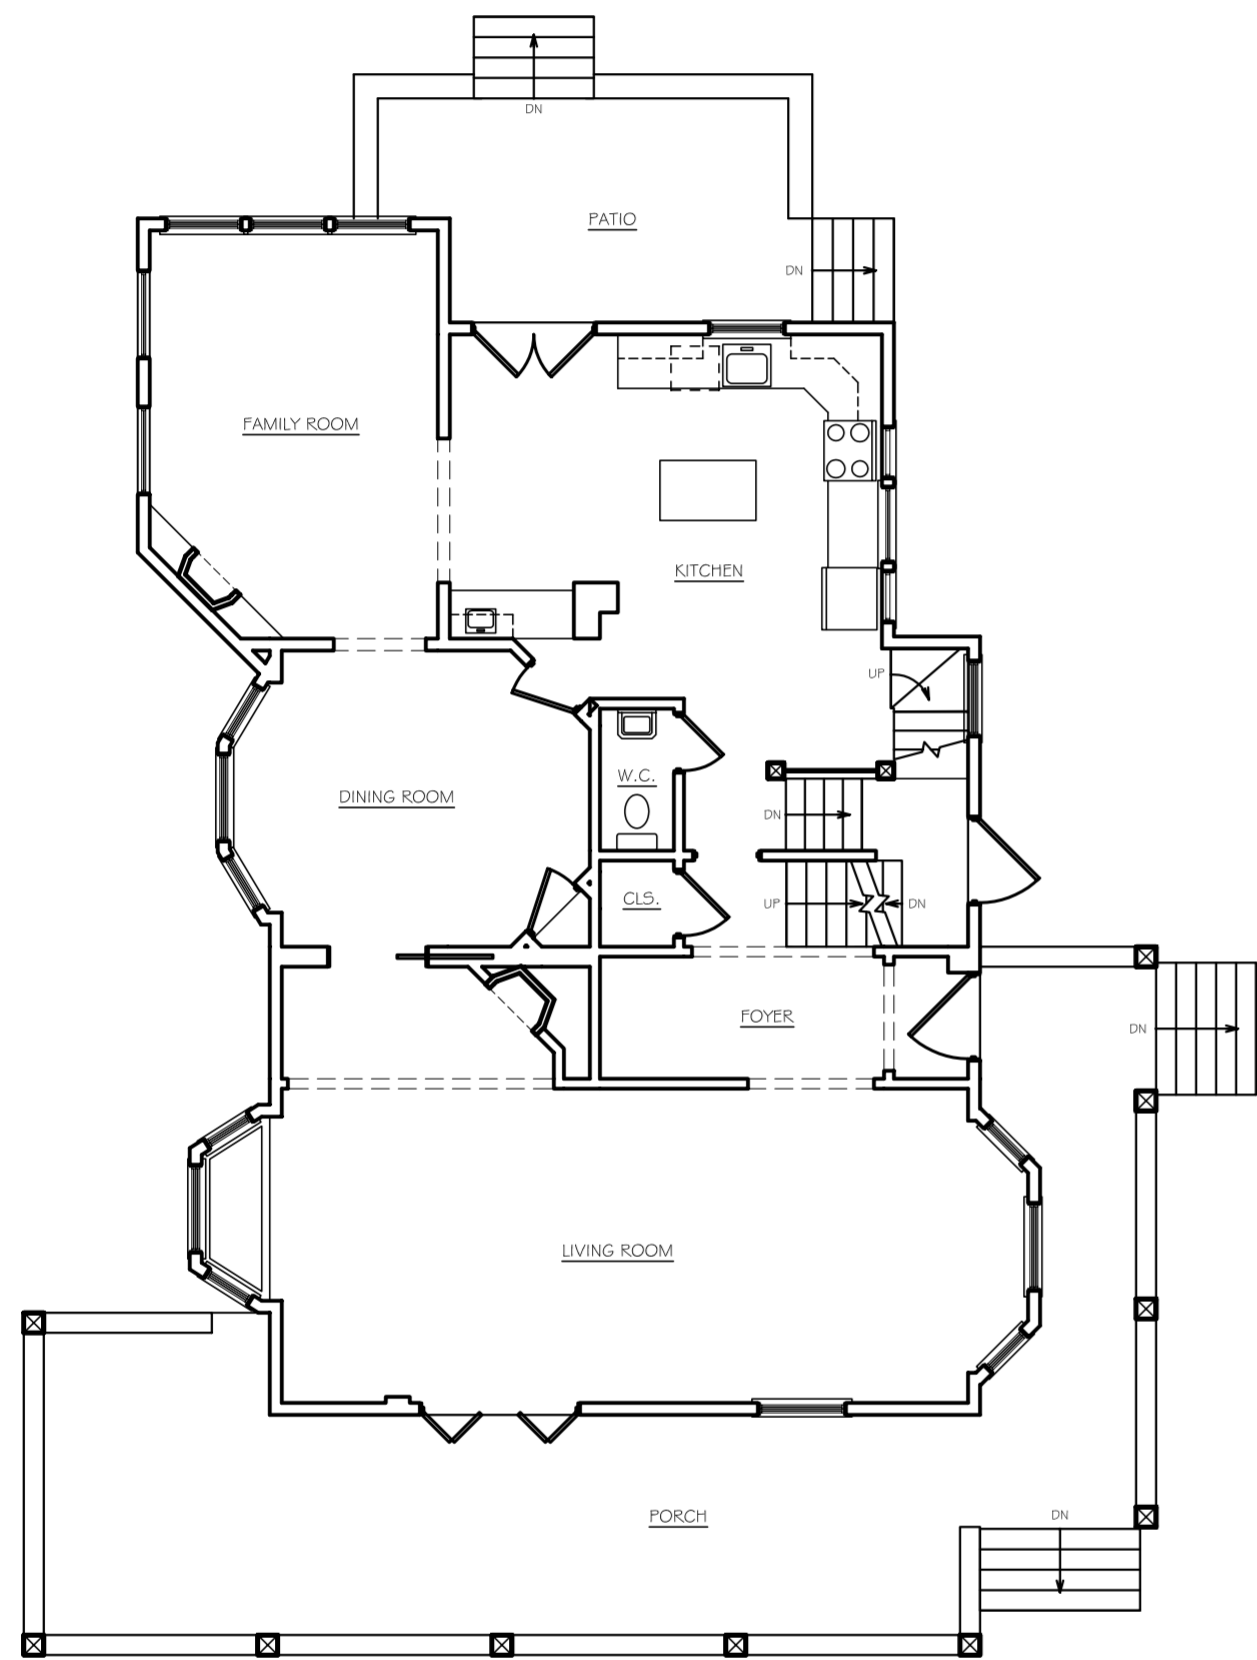

ADDITION TO
MEYO
RESIDENCE
119 E. DUDLEY AVE
WESTFIELD, NJ

 **ETM
DESIGN**
534 HANFORD PLACE
WESTFIELD, NJ 07090
(908) 209-9019
EMARSHB@COMCAST.NET

**PROPOSED PLANS
SCHEME 1**

ISSUE: DD-001
DATE: 4/10/03

SCALE: 1/8" = 1'-0"

A-1

PAGE 1 OF 3

ADDITION TO
MEYO
RESIDENCE
119 E. DUDLEY AVE
WESTFIELD, NJ

 **ETM
DESIGN**
534 HANFORD PLACE
WESTFIELD, NJ 07090
(908) 209-9019
EMARSH@COMCAST.NET

**PROPOSED PLANS
SCHEME 2**

ISSUE: DD-001
DATE: 4/10/03

SCALE: 1/8" = 1'-0"

A-2

PAGE 2 OF 3

ADDITION TO
MEYO
RESIDENCE
119 E. DUDLEY AVE
WESTFIELD, NJ

 **ETM
DESIGN**
534 HANFORD PLACE
WESTFIELD, NJ 07090
(908) 209-9019
EMARSH@COMCAST.NET

EXISTING PLANS

SCALE: 1/8" = 1'-0"

E-1

ISSUE: DD-001
DATE: 4/10/03

PAGE 3 OF 3